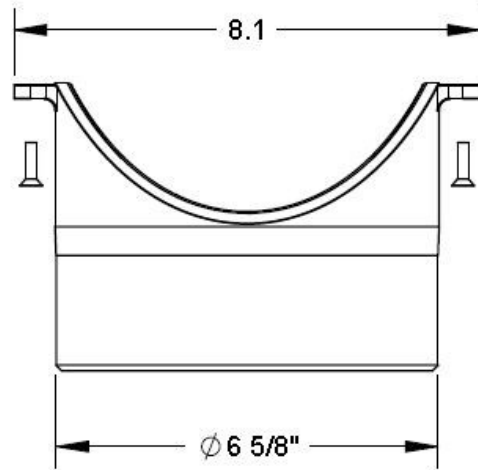

1-877-903-7246

www.trenchdrainsupply.com

Number 200-OB6	Series CPS200 Bottom Outlet Pro Plus 200

200-OB6 Bottom Outlet

Manufacturer

Specification

JOSAM 200-OB6 BOTTOM OUTLET FOR PRO-PLUS 200C 8" INTERNAL WIDTH TRENCH CHANNELS. MADE WITH PVC MATERIAL AND DESIGNED TO FIT SECURELY IN 200C CHANNELS AND OTHER 200C ACCESSORIES, SUPPLIED BY TRENCH DRAIN SUPPLY.

DISCLAIMER - The customer and the customer's architects, engineers, consultants, and other professionals are completely responsible for the selection installation and maintenance of any product purchased from Trench Drain Supply and/or its manufacturers. TRENCH DRAIN SUPPLY MAKES NO WARRANTY, EXPRESS OR IMPLIED, AS TO THE SUITABILITY, DESIGN, MERCHANTABILITY, OR FITNESS OF THE PRODUCT FOR CUSTOMERS APPLICATION. The drawing and information provided remain the property and copyright of the manufacturer listed. The manufacturer reserves the right to modify specification without notice.